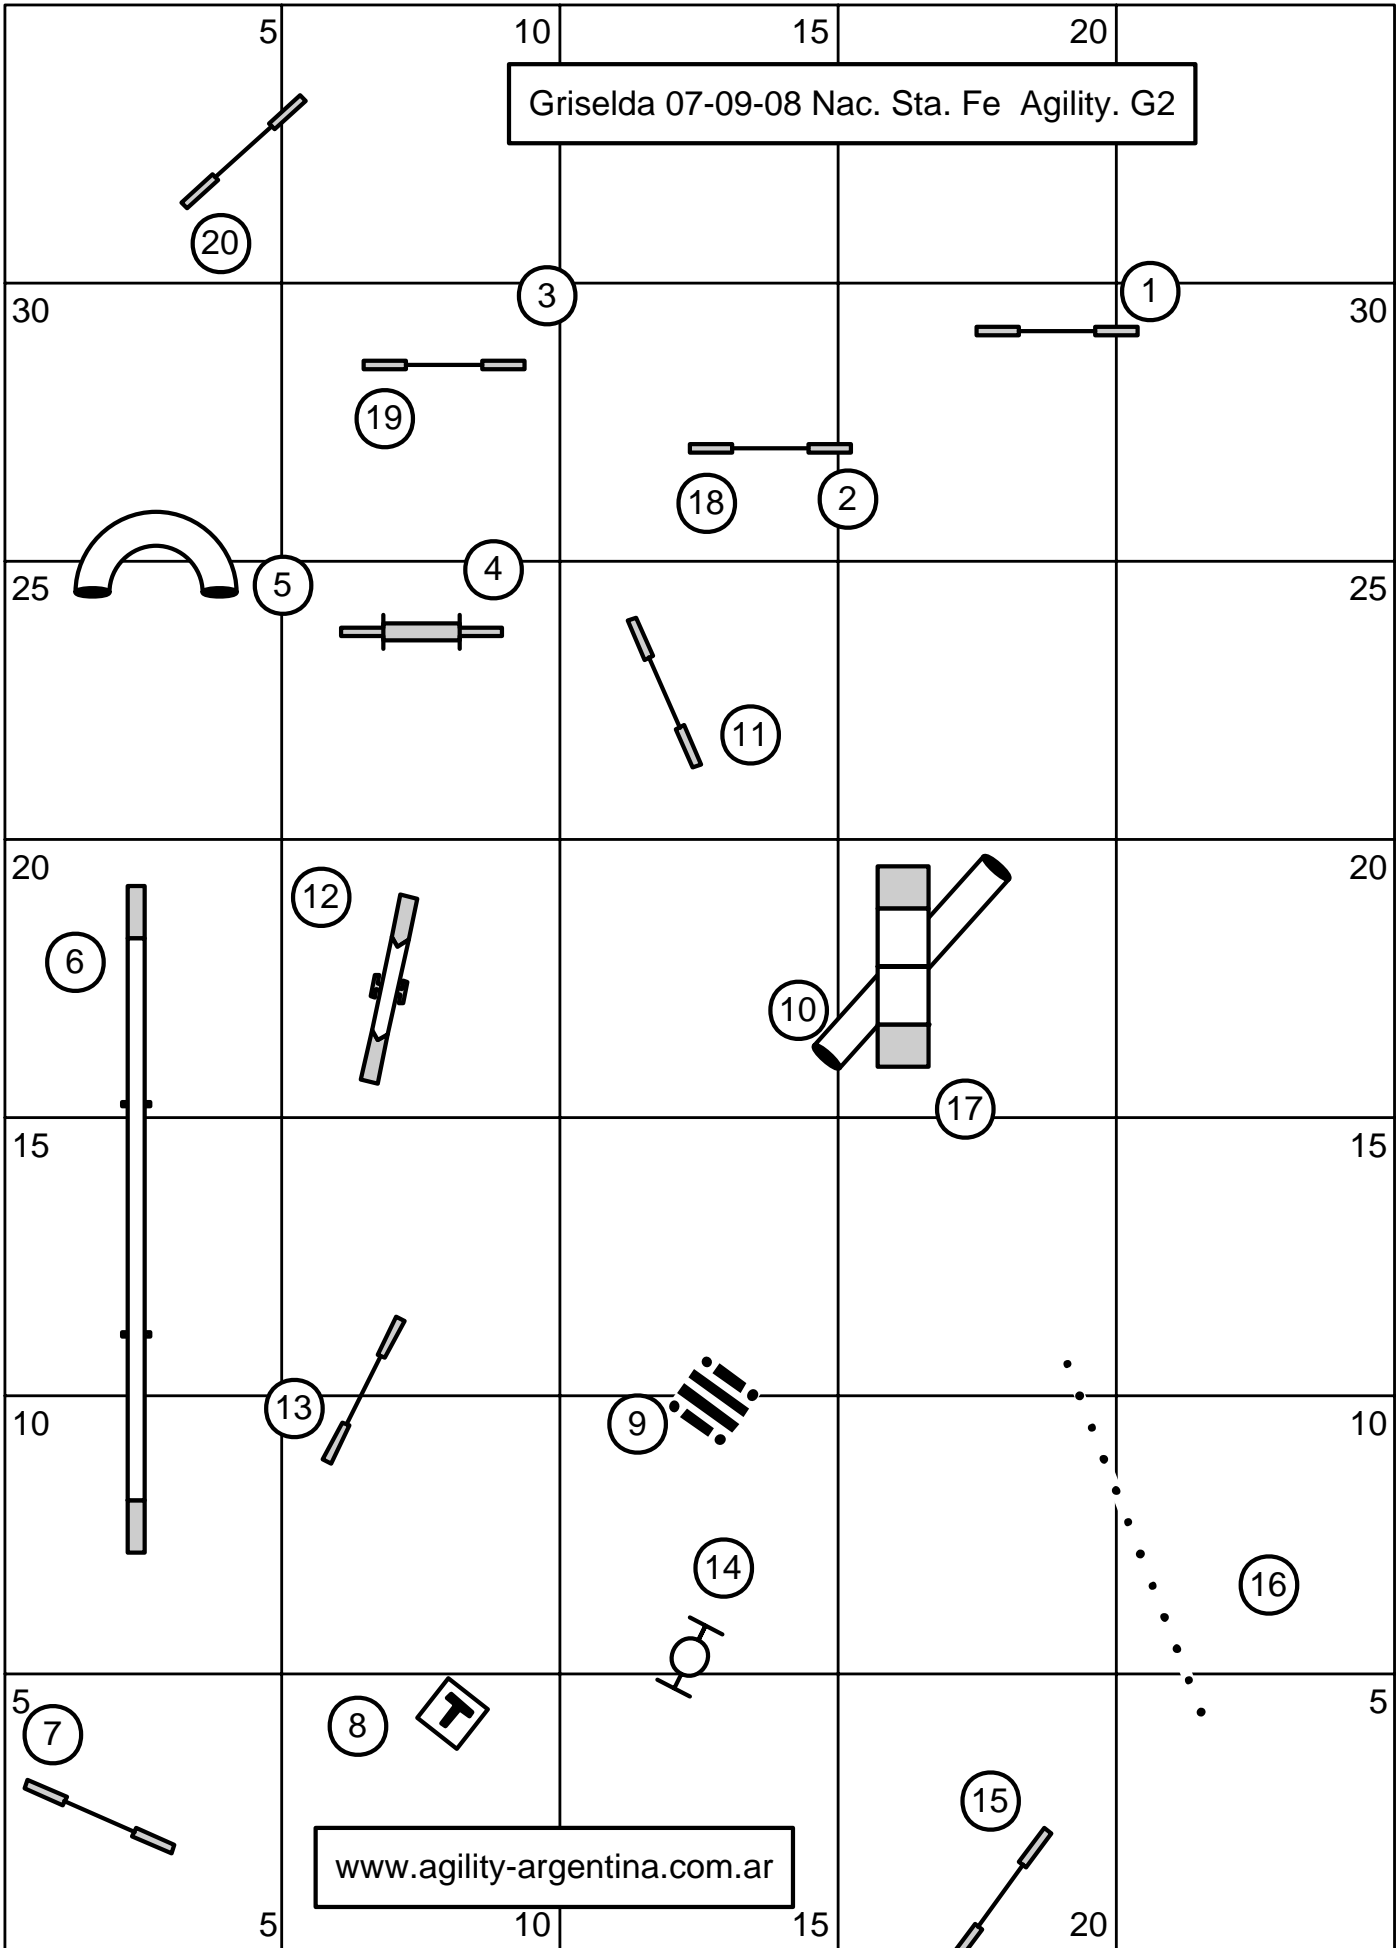

Griselda 07-09-08 Nac. Sta. Fe Agility. G2

www.agility-argentina.com.ar